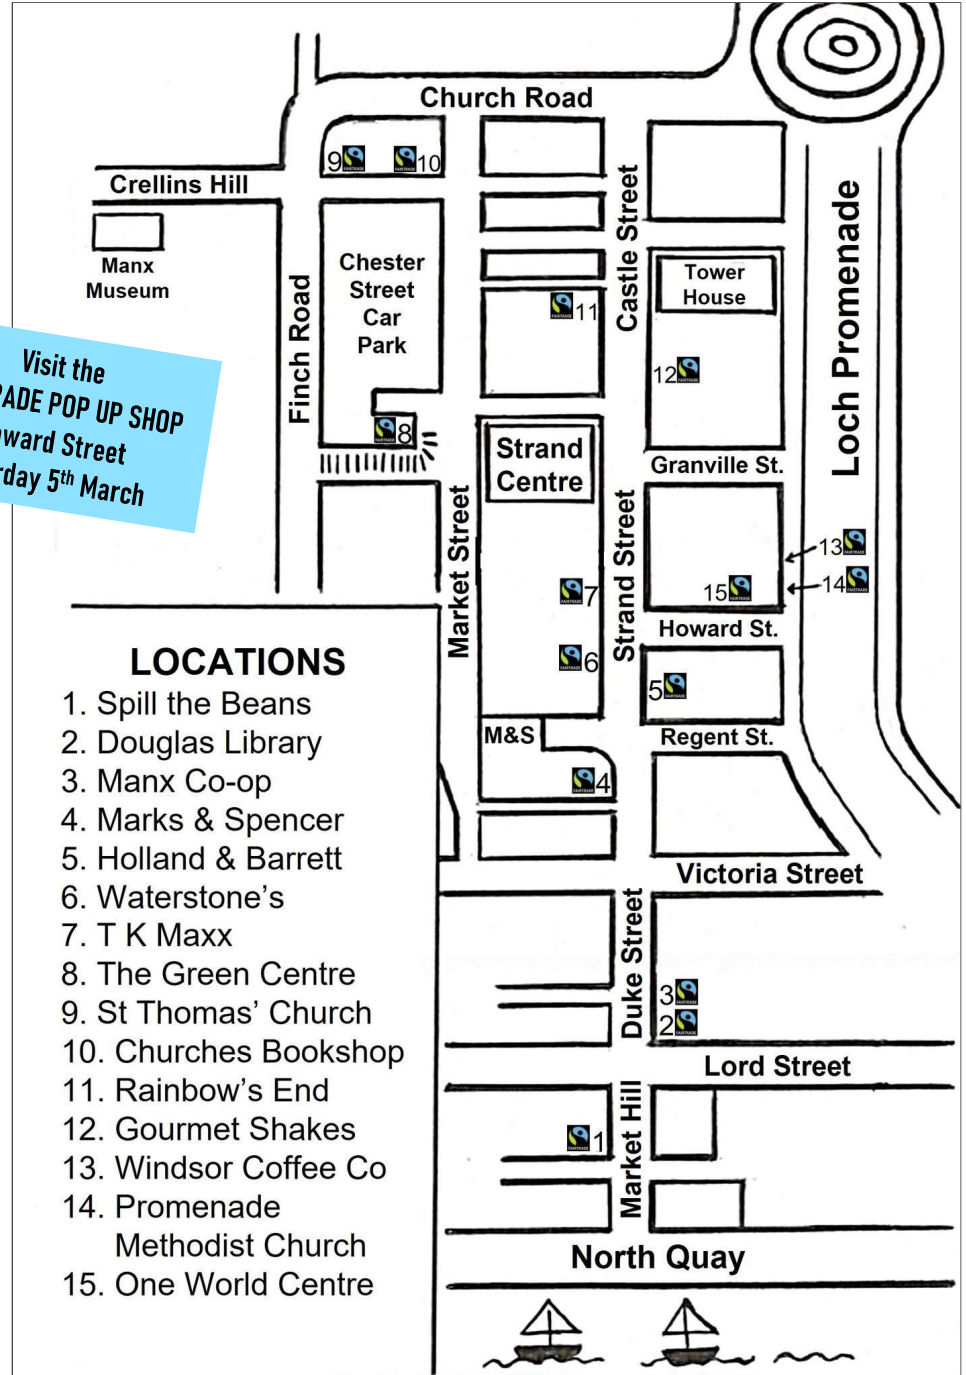

Visit the
FAIRTRADE POP UP SHOP
Howard Street
Saturday 5th March

LOCATIONS

1. Spill the Beans
2. Douglas Library
3. Manx Co-op
4. Marks & Spencer
5. Holland & Barrett
6. Waterstone's
7. T K Maxx
8. The Green Centre
9. St Thomas' Church
10. Churches Bookshop
11. Rainbow's End
12. Gourmet Shakes
13. Windsor Coffee Co
14. Promenade Methodist Church
15. One World Centre